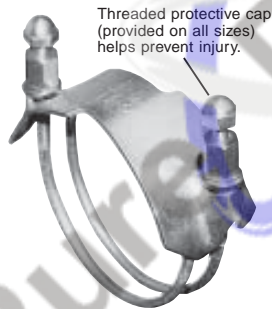

Petroleum Couplers

Agriculture • Chemicals/Petroleum

Aluminum Vapor Recovery Coupler with Probe
With forged brass handles, Coupler x Hose Shank

| Part Number | Size | Weight Each | Standard Carton | List Price Each |
|-------------|---------|-------------|-----------------|-----------------|
| VRP-A4030 | 4" X 3" | 2.6 | 4 | |

NOTE: These parts are fully interchangeable with any other adapters made to MIL Specs.

Clamps

Construction • Material Handling

NOTE: Use of pneumatic air tools for tightening purposes is not recommended due to potential clamp damage caused by excess torque. Both hex nuts should be tightened equally to prevent possible leakage.

If sockets are used, they should be deep well sockets.

TigerClamp™ Zinc Plated Carbon Steel Spiral Double Bolt Clamps

(For Counterclockwise Spiral)

Specially designed to fit Tigerflex® PVC suction hose. Also works well on rubber suction hose.