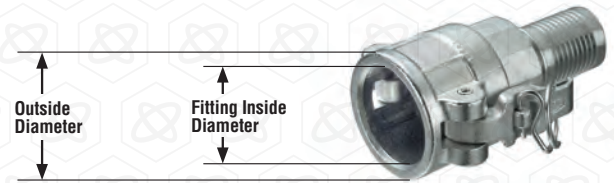

## Female Camlock Fittings

Hose ID Inch	Part Number	Description	Fitting ID Inch	Flange OD Inch	Fitting Overall Length
1/2	08HB-08FCL-SS	.5in Hose Barb x .5in Female Camlock, Locking, 316SS	1.50	0.39	3.28
3/4	12HB-12FCL-SS	.75in Hose Barb x .75in Female Camlock, Locking, Swivel, 316SS	2.12	0.63	2.52
1	16HB-16FCL-SS	1in Hose Barb x 1in Female Camlock, Locking, Swivel, 316SS	2.38	0.85	4.07
1-1/2	24HBL-24FCL-SS	1.5in Long Hose Barb x 1.5in Female Camlock, Locking, Swivel, 316SS	3.44	1.37	4.96
2	32HBL-32FCL-SS	2in Long Hose Barb x 2in Female Camlock, Locking, Swivel, 316SS	3.88	1.75	5.90
2-1/2	40HBL-40FC-SS	2.5in Long Hose Barb x 2.5in Female Camlock, Non-Locking, 316SS	4.38	2.20	CF
3	48HBL-48FCL-316	3in Long Hose Barb x 3in Female Camlock, Locking, Swivel, 316SS	5.31	2.76	7.15
4	64HBL-64FCL-316-NS	4in Long Hose Barb x 4in Female Camlock, Locking, Non Swivel, 316SS	CF	CF	CF